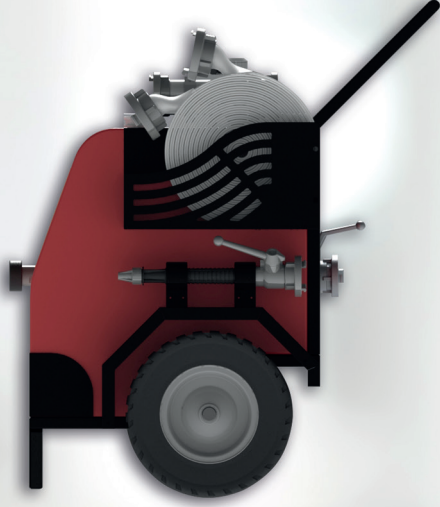

DRS 8200 SERİSİ

DRS 8200

ÜRÜN TEKNİK ÖZELLİKLERİ

Mobil Köpük Üniteleri, Suyun Söndürme Etkisinin Yeterli Görülmediği veya Su ile Reaksiyona Girebilecek Maddelerin Bulunduğu, Depolandığı ve Üretildiği Hacimlerde Meydana Gelebilecek Yangınlara Müdahale İmkânı Sağlar. Kullanım Alanlarına Örnek Olarak Fabrikalar, Endüstriyel Tesisler, Uçak ve Helikopter Hangarları, Otopark ve Benzin İstasyonları Gibi Yerler Gösterilebilir. Mobil Köpük Üniteleri Köpüklü Müdahale Süresinin Dışında Su Kaynağına Bağlı Olarak Sadece Su ile Müdahalelere de Uygundur.

STANDART EKİPMAN

- 2" veya 2,5" Yassı Kesitli Yangın Hortumu, TS 9222 Belgeli
- 2" veya 2,5" Hortum Rekoru (Alüminyum-Storz Tip), TS 12258 Belgeli
- 2" - 2,5" Köpük Mikseri (200lt/dak. veya 400lt/dak.), Paslanmaz, Su-Köpük Oranı %1 - %3 - %6, TS EN 13565-1+A1
- 2" veya 2,5" Jet, Sprey ve Off Konumlarına Sahip Kumandalı Lans, TS 3145 Belgeli
- 2" veya 2,5" Kumandalı Köpük Lansı (On-Off), Paslanmaz, TS EN13565-1+A1
- 150lt Kapasiteli ve Köpüğün Kimyasal Yapısına Dayanıklı Özel Köpük Tankı
- Köpük Melanjörü Sabitleme Aparatı
- Araç Üzeri Sabit Hortum Sepeti, Elektrostatik Toz Boyalı
- Çamurluk (Araç Üzeri Sabitlenmiş, Komple Elektrostatik Toz Boyalı)
- Dalgakıranlı Tank Tasarımı Sayesinde, Hareket Esnasında Kullanım ve Kontrol Kolaylığı
- Tankı Çarpmalara Karşı Koruyan, Özel Güvenlik Tamponu
- Siyah Elektrostatik Toz Boyalı Tank Şasesi
- Tank üzerinde Yırılmaz, Solmaz, Pvc Malzemeden İmal Kullanma Talimatı
- Tekerlek (10 Kat Havalı,Sıcaklık Farklarına Karşı Dayanıklı)
- Engebeli Arazi Yapısına Uygun Rahat Kullanımlı Şasi ve Tekerlek Grubu
- Araç Komple Test Edilmiş ve Palet Üzeri Ambalajlanmış Halde Sevk Edilmektedir.
- Opsiyonel Olarak İçi ve Dışı Kauçuk Kaplı, Kırmızı Renkli Yangın Hortum Seçeneği